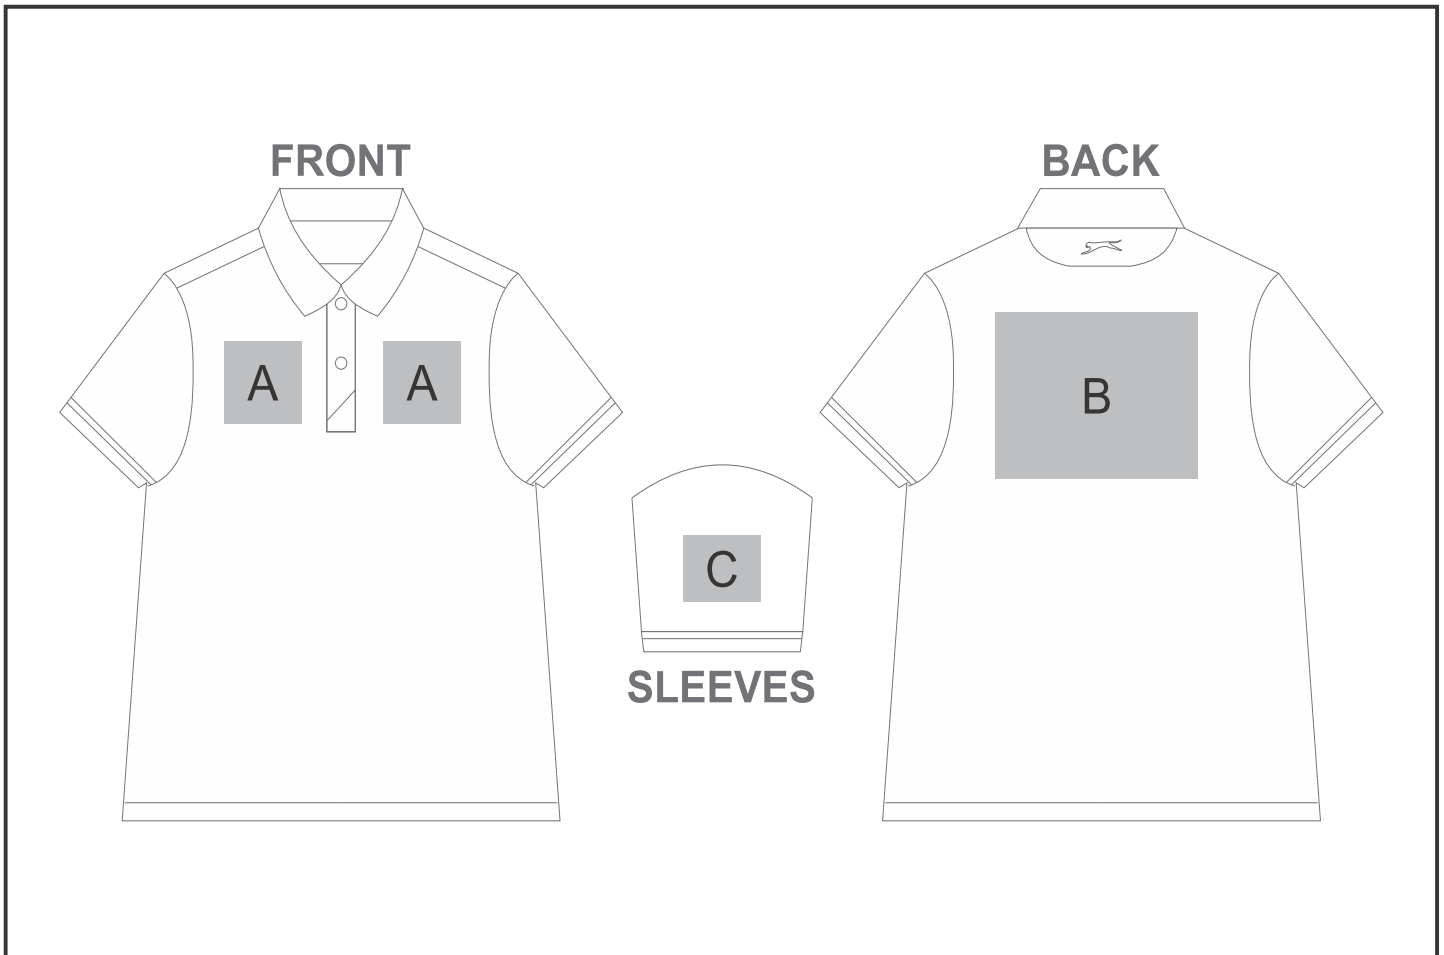

SLAZ-11416

Mens Cypress Golf Shirt

Also available in
**LOGO
24**
Check Logo24
guide and t's & c's

Need to know:

- Includes 1-Position Embroidery OR 1-Position Digital Transfer OR 1-Position Laser Engraving(setup fees apply)

- **DTC/EMB inclusive Parameters:** Left/Right Chest or Back = 100mm x 100mm

- Laser colour: tonal

Branding Options:

Position	Branding Method (Branding Code)	No. of Colours	Dimension
A	Embroidery (EM-CLOTHING)	N/A	100mm wide x 100mm high
A	Digital Transfer Clothing A6 (DTC-A6)	Full Colour	100mm wide x 100mm high
A	Screen Print (SA)	6 Colours	100mm wide x 80mm high
A	Laser Engraving (LG)	N/A	100mm wide x 80mm high
A	Silicone (STP-A)	N/A	30mm wide x 30mm high
A	Silicone (STP-B)	N/A	50mm wide x 50mm high
A	Silicone (STP-C)	N/A	80mm wide x 80mm high
A	Silicone (STP-D)	N/A	100mm wide x 40mm high

B	Embroidery (EM-CLOTHING)	N/A	200mm wide x 200mm high
B	Digital Transfer Clothing A6 (DTC-A6)	Full Colour	105mm wide x 148mm high
B	Digital Transfer Clothing A5 (DTC-A5)	Full Colour	210mm wide x 148mm high
B	Screen Print (SA)	6 Colours	260mm wide x 200mm high
B	Silicone (STP-A)	N/A	30mm wide x 30mm high
B	Silicone (STP-B)	N/A	50mm wide x 50mm high
B	Silicone (STP-C)	N/A	80mm wide x 80mm high
B	Silicone (STP-D)	N/A	120mm wide x 40mm high

C	Embroidery (EM-CLOTHING)	N/A	80mm wide x 80mm high
C	Digital Transfer Clothing A6 (DTC-A6)	Full Colour	80mm wide x 80mm high
C	Screen Print (SA)	6 Colours	60mm wide x 60mm high
C	Laser Engraving (LG)	N/A	100mm wide x 60mm high
C	Silicone (STP-A)	N/A	30mm wide x 30mm high
C	Silicone (STP-B)	N/A	50mm wide x 50mm high
C	Silicone (STP-C)	N/A	80mm wide x 80mm high